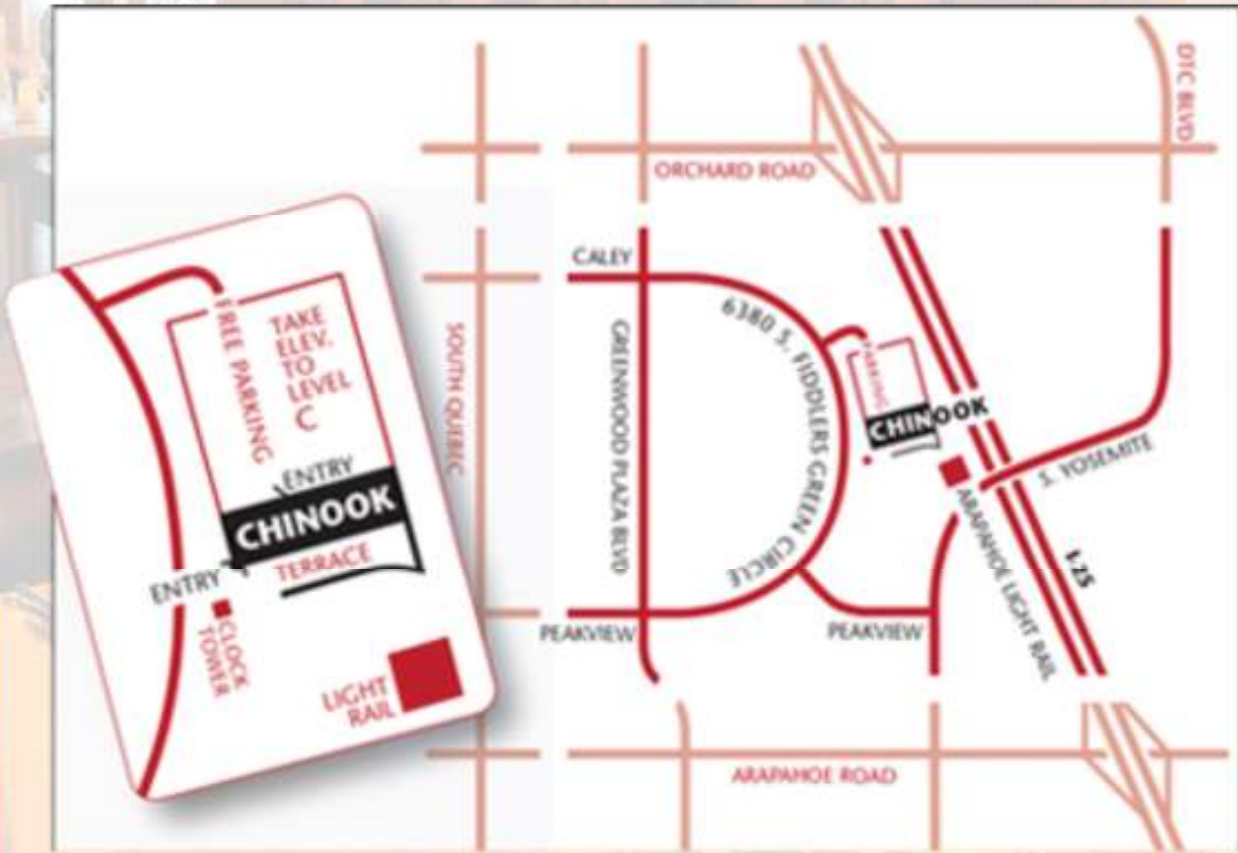

Wiener Schnitzel  
Bratkartoffel, Vegetable Medley, Lemon

Sausage Platter (GF)  
Bratwurst, Buffalo Brat, Sauerkraut,  
Garlic Mashed Potatoes, Spicy Mustard

We are located at Village Center Station (just off the Arapahoe light rail stop) in Greenwood Village.  
6380 South Fiddlers Green Circle  
Greenwood Village, Colorado 80111